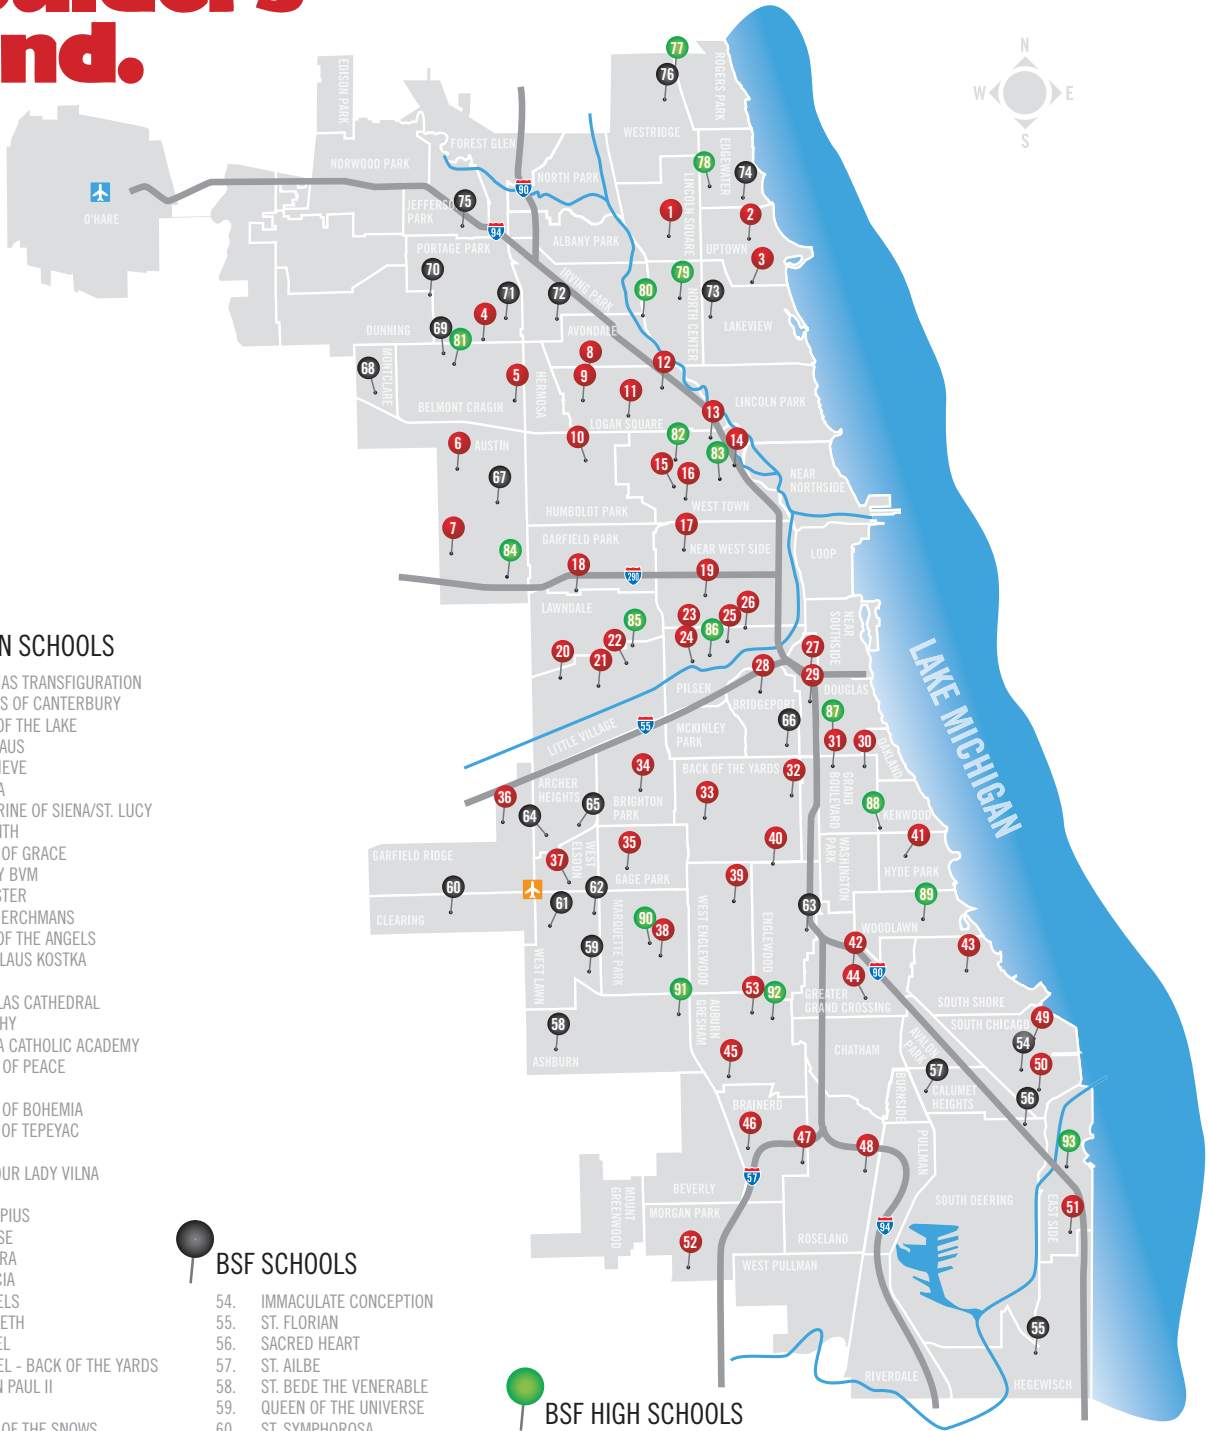

Big Shoulders Fund.

BSF PATRON SCHOOLS

1. ST. MATTHIAS TRANSFIGURATION
2. ST. THOMAS OF CANTERBURY
3. ST. MARY OF THE LAKE
4. ST. LADISLAUS
5. ST. GENEVIEVE
6. ST. ANGELA
7. ST. CATHERINE OF SIENA/ST. LUCY
8. ST. HYACINTH
9. OUR LADY OF GRACE
10. MATERNITY BVM
11. ST. SYLVESTER
12. ST. JOHN BERCHMANS
13. ST. MARY OF THE ANGELS
14. ST. STANISLAUS KOSTKA
15. ST. HELEN
16. ST. NICHOLAS CATHEDRAL
17. ST. MALACHY
18. ST. AGATHA CATHOLIC ACADEMY
19. CHILDREN OF PEACE
20. EPIPHANY
21. ST. AGNES OF BOHEMIA
22. OUR LADY OF TEPEYAC
23. ST. ANN
24. ST. PAUL/OUR LADY VILNA
25. ST. PIUS V
26. ST. PROCOPIUS
27. ST. TERESE
28. ST. BARBARA
29. SANTA LUCIA
30. HOLY ANGELS
31. ST. ELIZABETH
32. ST. GABRIEL
33. SAN MIGUEL - BACK OF THE YARDS
34. POPE JOHN PAUL II
35. ST. GALL
36. OUR LADY OF THE SNOWS
37. ST. TURIBIUS
38. NATIVITY BVM
39. ACADEMY OF ST. BENEDICT - LAFLIN
40. VISITATION
41. ST. THOMAS THE APOSTLE
42. ST. COLUMBANUS
43. ST. PHILIP NERI
44. ST. DOROTHY
45. ST. ETHELREDA
46. ST. MARGARET OF SCOTLAND
47. ST. HELENA OF THE CROSS
48. ST. JOHN DE LA SALLE
49. ST. MICHAEL
50. OUR LADY OF GUADALUPE
51. ANNUNCIATA
52. ST. WALTER
53. ST. SABINA

BSF SCHOOLS

54. IMMACULATE CONCEPTION
55. ST. FLORIAN
56. SACRED HEART
57. ST. AILBE
58. ST. BEDE THE VENERABLE
59. QUEEN OF THE UNIVERSE
60. ST. SYMPHOROSA
61. ST. MARY STAR OF THE SEA
62. ST. NICHOLAS OF TOLENTINE
63. ACADEMY OF ST. BENEDICT THE AFRICAN-STEWART
64. ST. RICHARD
65. ST. BRUNO
66. BRIDGEPORT CATHOLIC ACADEMY
67. SAN MIGUEL - GARY COMER
68. ST. WILLIAM
69. ST. FERDINAND
70. ST. PASCAL
71. ST. BARTHOLOMEW
72. ST. VIATOR
73. ST. ANDREW
74. NORTHSIDE CATHOLIC ACADEMY
75. ST. CONSTANCE SCHOOL
76. ST. MARGARET MARY